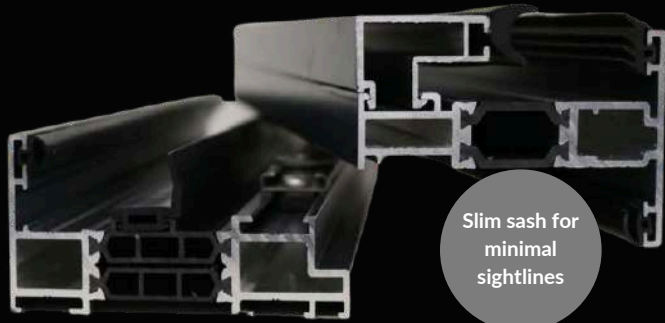

The ALUNA Window is available with our standard or super slim sash for minimal sightlines. Flush options are also available for enhanced aesthetics.

With its elegant, contemporary design, the ALUNA Window perfectly complements our other ALUNA systems, bringing you a cohesive range of products. All configurations of the ALUNA Window system can be finished in several glazing options to create a style that suits any property.

- 28-44mm glazing options
- Heritage/ flush & standard window options
- 1.4 U-value
- Energy rating A (WER)
- Side hung / top hung / fixed light options available
- NEW 73mm aluminium profile option perfectly complements the ALUNA Bifold system

Slim sash for minimal sightlines