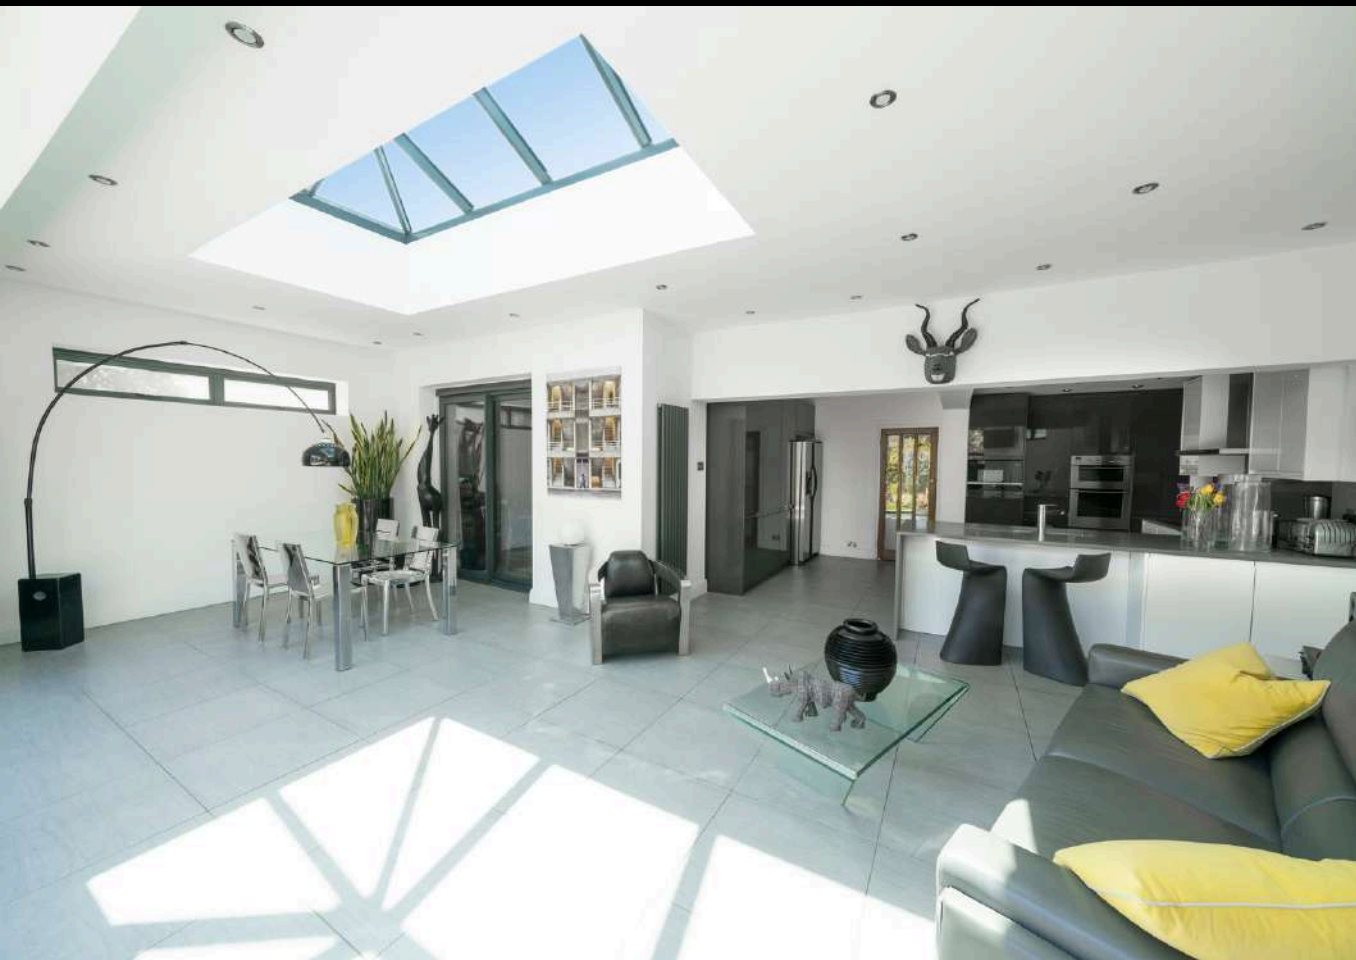

Aluna Rooflights

Luxury marine grade aluminium Rooflights designed to a high specification; unrivalled strength and durability, thermally efficient, safe and secure, all without compromising Aluna's highly attractive modern style. SLEEK, STRONG, SECURE.

Rooflights are a great addition to any room, enabling vast amounts of extra light in to any home during the day and look perfect at night, whilst providing a traditional and contemporary design to complement a broad range of home styles and designs.

**INVITE THE
LIGHT IN !**