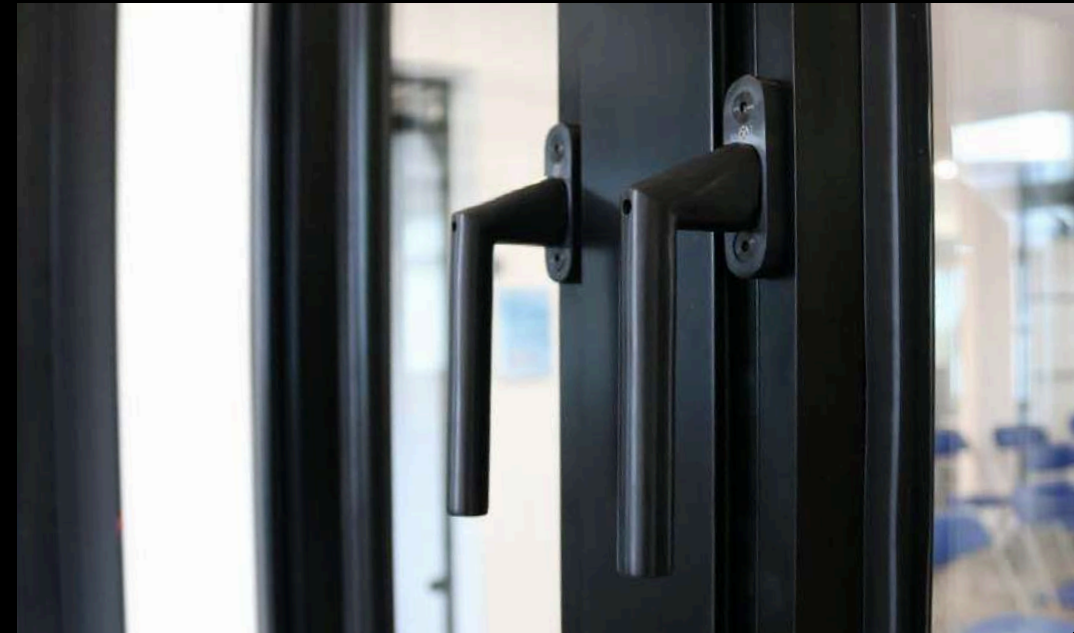

MILA HANDLES

The Mila handle is available in 5 suited finishes, including **Polished Gold**, **Polished Chrome**, **Smooth Satin Chrome**, **White**, **Black**.

Manufactured to be ease of operation in mind, the modern design features an ergonomic lever contoured to the shape of your hand, and a tear drop button that offers comfort during use. Complete with a **high-security locking system**, the handles are extremely reliable having been tested up to **50,000 cycles**. Additionally, the handles come with **10-year guarantee**, for extra peace of mind.