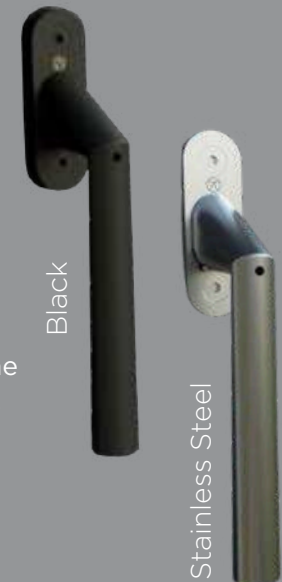

COASTAL STAINLESS STEEL RANGE

The high-quality window handles from Coastal offer a sleek, contemporary look with no compromise on security.

The **super slim design** flawlessly complements the aluminium windows, while the **lockable system** is ideal for those safety-conscious homeowners.

The handles are manufactured from solid **316 Marine Grade Stainless Steel**, which is also available in PVD Satin Black Finish.