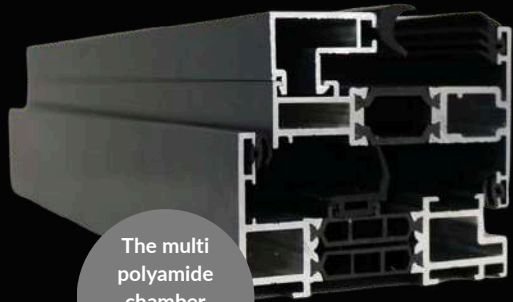

The multi polyamide chamber enhances U Value